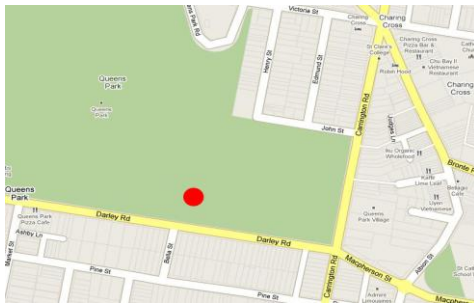

Bronte
 evolutionstartsat6am.com
Matt Buckland
 0403 182 821
 matt@etwgroup.com

Training Session Locations

Refer to the timetable to see where your training session is taking place.

Bronte Park

We meet at the southern end of the park adjacent to the beach. Meeting spot is next to the little green garage that houses the children's train.

Bondi Beach

Meeting spot at the south end of the Bondi Pavilion. On the grass about 50 metres south of the Life Saver statue

Centennial Park

Enter through the Paddington Gates. The meeting point is 100 metres east of the main restaurant on the Grand Drive. The closest cross street is Hamilton Drive

Coogee Beach

The session meeting spot is halfway along the promenade at the down ramp to the beach. Best to park your car near the Coogee Palace Hotel

Mon / Wed / Fri

Tues / Thurs

Queens Park

Located on the corner of Darley Rd & Carrington Rd in Queens Park. We meet in the park at the bottom of the stairs. Nearest cross-street is Bella St.

Lyne Park

Located on the corner of New South Head Road & New Beach Road. The meeting spot is approximately 50 metres north of the café

Rushcutters Bay Park

Located on the corner of New South Head Road & New Beach Road. The meeting spot is approximately 50 metres north of the café