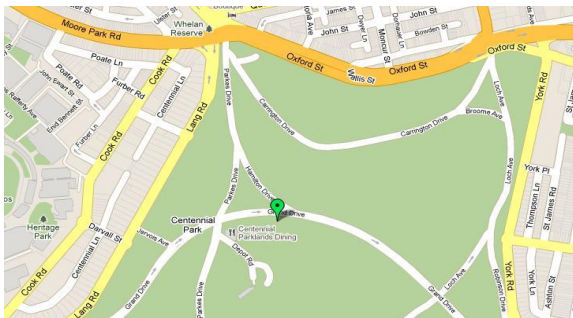

Bronte
 evolutionstartsat6am.com
Matt Buckland
 0403 182 821
 matt@etwgroup.com

Training Session Locations

Refer to the timetable to see where your training session is taking place.

Bronte Park

We meet at the southern end of the park adjacent to the beach. Meeting spot is next to the little green garage that houses the children's train.

Bondi Beach

Meeting spot at the south end of the Bondi Pavilion. On the grass about 50 metres south of the Life Saver statue

Centennial Park

Enter through the Paddington Gates. The meeting point is 100 metres east of the main restaurant on the Grand Drive. The closest cross street is Hamilton Drive

Coogee Beach

The session meeting spot is halfway along the promenade at the down ramp to the beach. Best to park your car near the Coogee Palace Hotel

Mon / Wed / Fri

Tues / Thurs

Queens Park

Located on the corner of Darley Rd & Carrington Rd in Queens Park. We meet in the park at the bottom of the stairs. Nearest cross-street is Bella St.

Lyne Park

Located on the corner of New South Head Road & New Beach Road. The meeting spot is approximately 50 metres north of the café

Rushcutters Bay Park

Located on the corner of New South Head Road & New Beach Road. The meeting spot is approximately 50 metres north of the café