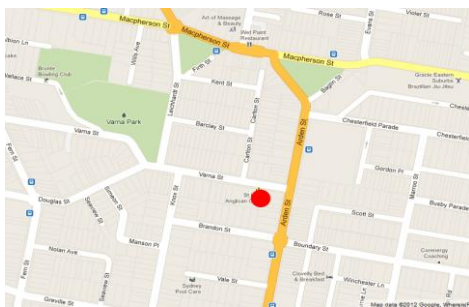

Clovelly Church

Corner of Arden & Varna Street in Clovelly. Enter from Varna Street.