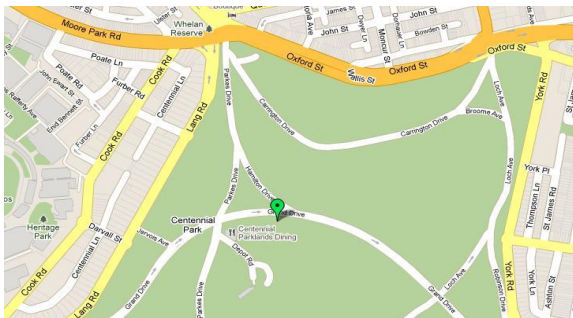

### Queens Park

Located on the corner of Darley Rd & Carrington Rd in Queens Park. We meet in the park at the bottom of the stairs. Nearest cross-street is Bella St.

### Centennial Park

Enter through Paddington Gates. The meeting point is 100m east of the main restaurant on the Grand Drive. Closest cross street is Hamilton Drive

## Lyne Park

Located off New South Head Road in Rose Bay. Closest cross street is Elanora. The meeting spot is 50m east of the Rose Bay Ferry Wharf

## Rushcutters Bay Park

Located on the corner of New South Head Road & New Beach Road. The meeting spot is approximately 50 metres north of the café