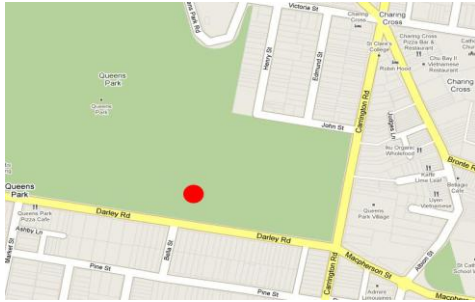

### Queens Park

Located on the corner of Darley Rd & Carrington Rd in Queens Park. We meet in the park at the bottom of the stairs. Nearest cross-street is Bella St.

### Centennial Park

Enter through Paddington Gates. The meeting point is 100m east of the main restaurant on the Grand Drive. Closest cross street is Hamilton Drive

## Lyne Park

Located off New South Head Road in Rose Bay. Closest cross street is Elanora. The meeting spot is 50m east of the Rose Bay Ferry Wharf

## Rushcutters Bay Park

Located on the corner of New South Head Road & New Beach Road. The meeting spot is approximately 50 metres north of the café