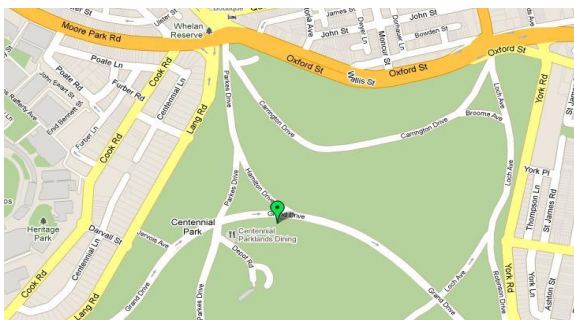

Rose Bay
evolutionstartsat6am.com
Cameron Gerrie
0410 329 619
cam@etwgroup.com

Training Session Locations

Refer to the timetable to see where your training session is taking place.

Lyne Park

Located off New South Head Road in Rose Bay. Closest cross street is Elanora. The meeting spot is 50m east of the Rose Bay Ferry Wharf

Woollahra Sailing Club

Located on Vickery Ave between Lyne & Tingara Park in Rose Bay. Enter via Vickery Ave off New South Head Rd, and park behind the tennis courts.

Centennial Park

Enter through Paddington Gates. The meeting point is 100m east of the main restaurant on the Grand Drive. Closest cross street is Hamilton Drive

Darlinghurst Public School

Located on the corner of Barcom Avenue & Liverpool Street. The meeting point is through the school gates opposite 154 Barcom Avenue

Queens Park

Located on the corner of Darley Rd & Carrington Rd in Queens Park. We meet in the park at the bottom of the stairs. Nearest cross-street is Bella St.

Coogee Beach

The session meeting spot is halfway along the promenade at the down ramp to the beach. Best to park your car near the Coogee Palace Hotel

Mon / Wed / Fri

Tues / Thurs