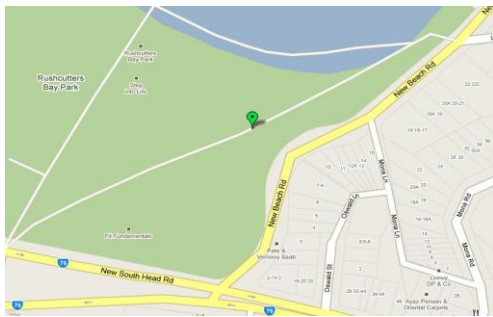

Woollahra Sailing Club

Located on Vickery Ave between Lyne & Tingara Park in Rose Bay. Enter via Vickery Ave off New South Head Rd, and park behind the tennis courts.

Centennial Park

Enter through Paddington Gates. The meeting point is 100m east of the main restaurant on the Grand Drive. Closest cross street is Hamilton Drive

Training Session Locations

Refer to the timetable to see where your training session is taking place.

Rushcutters Bay Park

Located on the corner of New South Head Road & New Beach Road. The meeting spot is approximately 50 metres north of the café

Darlinghurst Public School

Located on the corner of Barcom Avenue & Liverpool Street. The meeting point is through the school gates opposite 154 Barcom Avenue

Queens Park

Located on the corner of Darley Rd & Carrington Rd in Queens Park. We meet in the park at the bottom of the stairs. Nearest cross-street is Bella St.

Coogee Beach

The session meeting spot is halfway along the promenade at the down ramp to the beach. Best to park your car near the Coogee Palace Hotel

Mon / Wed / Fri

Tues / Thurs