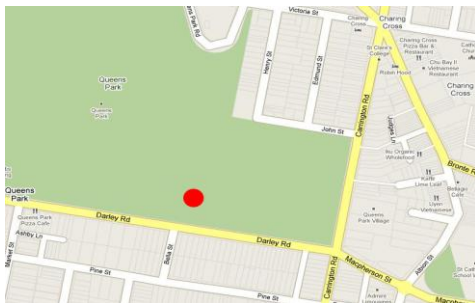

Woollahra Sailing Club

Located on Vickery Ave between Lyne & Tingara Park in Rose Bay. Enter via Vickery Ave off New South Head Rd, and park behind the tennis courts.

Centennial Park

Enter through Paddington Gates. The meeting point is 100m east of the main restaurant on the Grand Drive. Closest cross street is Hamilton Drive

Bronte Park

We meet at the southern end of the park adjacent to the beach. Meeting spot is next to the little green garage that houses the children's train.

Rose Bay
evolutionstartsat6am.com
Cameron Gerrie
0410 329 619
cam@etwgroup.com

Training Session Locations

Refer to the timetable to see where your training session is taking place.

Rushcutters Bay Park

Located on the corner of New South Head Road & New Beach Road. The meeting spot is approximately 50 metres north of the café

Darlinghurst Public School

Located on the corner of Barcom Avenue & Liverpool Street. The meeting point is through the school gates opposite 154 Barcom Avenue

Queens Park

Located on the corner of Darley Rd & Carrington Rd in Queens Park. We meet in the park at the bottom of the stairs. Nearest cross-street is Bella St.